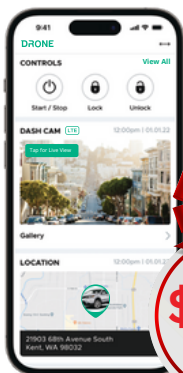

$200
Add-On

Drone Smartphone DRONE®

ADD Smartphone control to ANY Remote Start for an additional $200 at time of installation.

YEARLY SUBSCRIPTION REQUIRED SEE PLANS NEXT PAGE

Unlimited Range

Lock, Unlock, Trunk and Aux Control

Remote Start